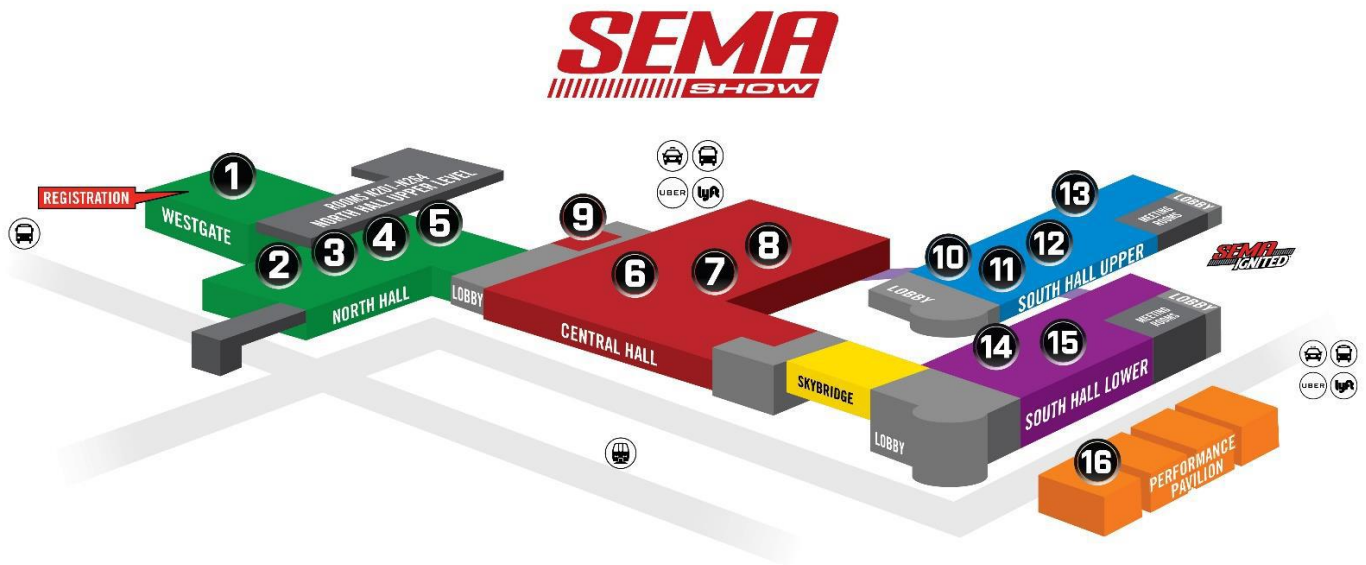

Need To Pick Up Your Media Badge?

Media credentials for all journalists will be available for convenient pickup in the Media Center. (Media badges will **NOT** be available for pickup in the general registration area.)

Below, are directions for the most efficient and direct routes to the Media Center, Room S229, without a SEMA Show badge.

Need additional help? Call the Media Center (702-943-3542) during Media Center Hours or write to pr@sema.org:

Media Center Hours

Thursday, Oct. 31	9:00 a.m. - 5:00 p.m.
Friday, Nov. 1	9:00 a.m. - 5:00 p.m.
Saturday, Nov. 2	9:00 a.m. - 5:00 p.m.
Sunday, Nov. 3	9:00 a.m. - 5:00 p.m.
Monday, Nov. 4	7:30 a.m. - 6:30 p.m.
Tuesday, Nov. 5	7:00 a.m. - 7:00 p.m.
Wednesday, Nov. 6	7:30 a.m. - 6:30 p.m.
Thursday, Nov. 7	8:00 a.m. - 6:30 p.m.
Friday, Nov. 8	8:00 a.m. - 3:00 p.m.

WESTGATE	NORTH HALL	CENTRAL HALL	SOUTH HALL UPPER	SOUTH HALL LOWER
1 FIRST-TIME & FEATURED EXHIBITORS	2 RESTYLING & CAR CARE ACCESSORIES	6 RACING & PERFORMANCE	10 TRUCKS, SUVs & OFF-ROAD	14 GLOBAL TIRE EXPO POWERED BY TIRE EXPO
	3 MOBILE ELECTRONICS & TECHNOLOGY	7 HOT ROD ALLEY	11 POWERSPORTS & UTILITY VEHICLES	15 WHEELS & ACCESSORIES
	4 COLLISION REPAIR & REFINISH	8 RESTORATION MARKETPLACE	12 BUSINESS SERVICES	PERFORMANCE PAVILION
	5 TOOLS & EQUIPMENT	9 FIRST-TIME & FEATURED EXHIBITORS	13 FIRST-TIME & FEATURED EXHIBITORS	16 FIRST-TIME & FEATURED EXHIBITORS